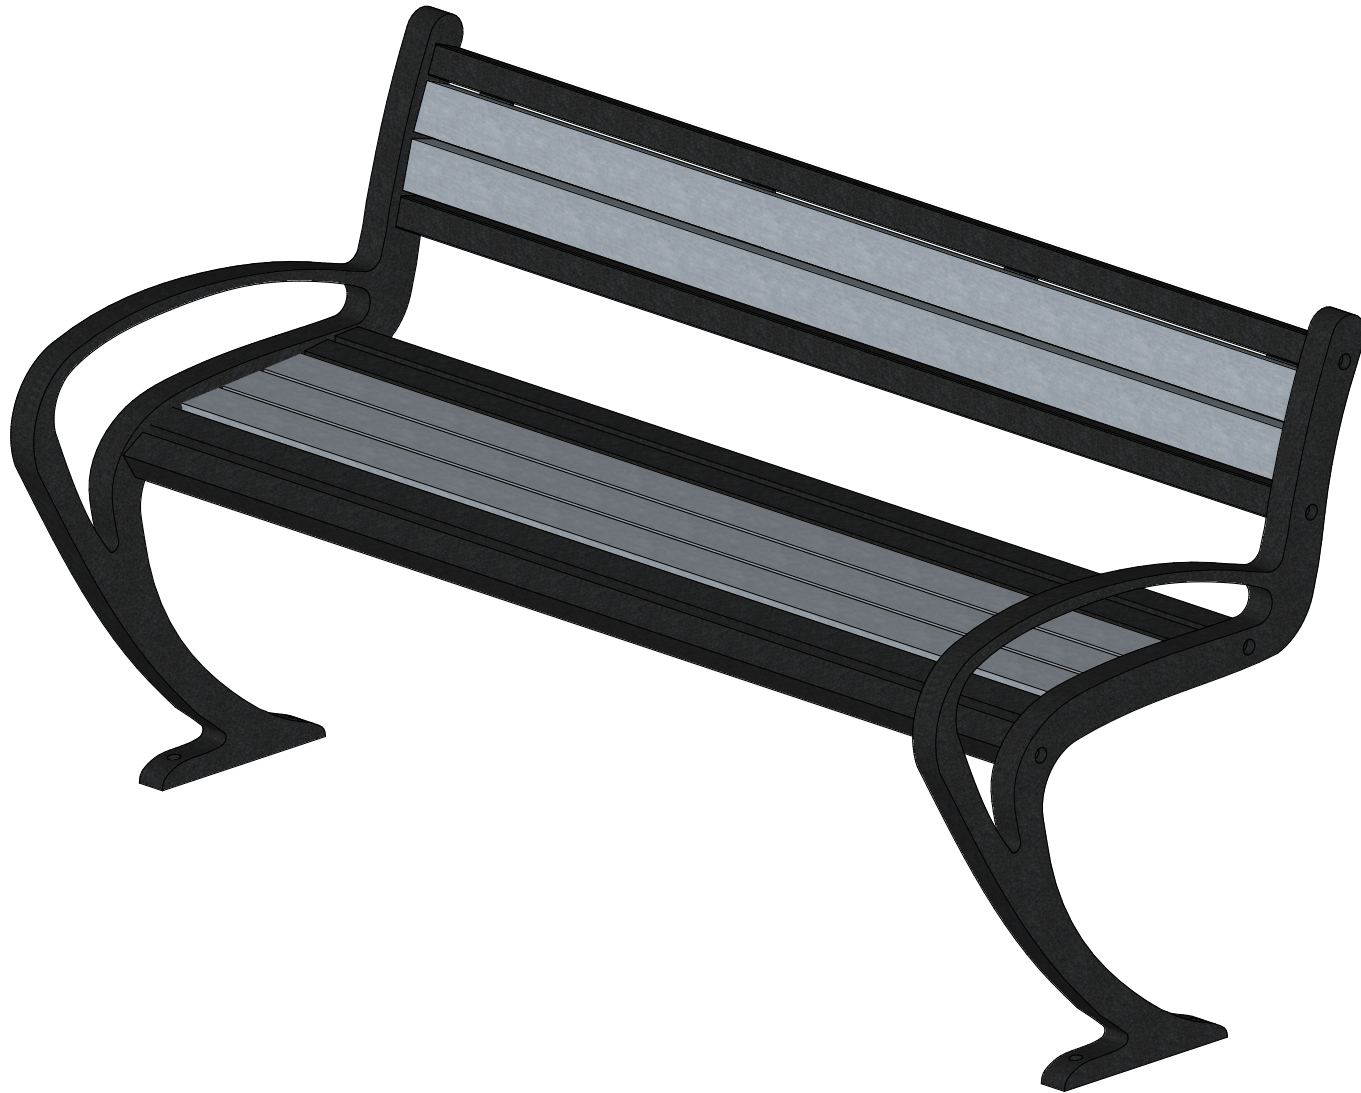


	WISHBONE SITE FURNISHINGS 210-27090 GLOUCESTER WAY LANGLEY, BC			
	DWG. TITLE: TENAJ Park Bench REVISION: 01/01/20 R:00			
MATERIAL: ALUMINUM	DWG. NO. DWSBBN040919	DRAWN BY: JAMES NEDEN		
PATTERN NO. N/A	MODEL NO. TJB-5	SCALE: 1:16	SHEET: 1 OF 1	DATE: 01 JAN 20

MODEL NO.
TJB-5

SCALE:
AS SHOWN

SHEET:
1 OF 1

DATE:
01 JAN 20